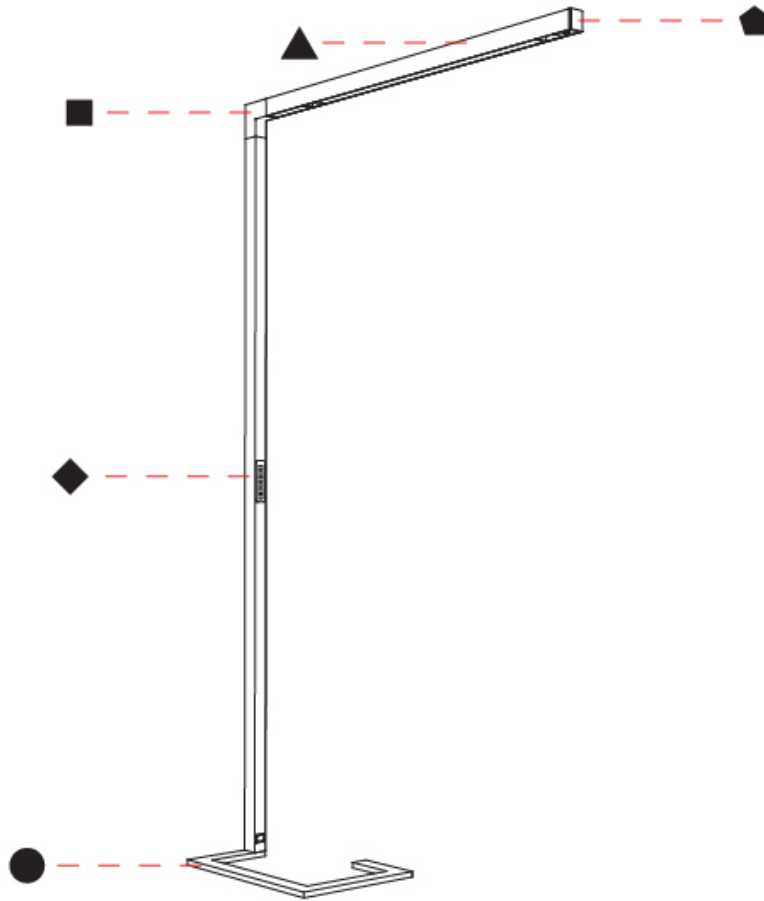

HYPRO-F 90 PORTABLE

A340004-

PROJECT

TYPE

SPECIFIER

QUANTITY

DATE

A